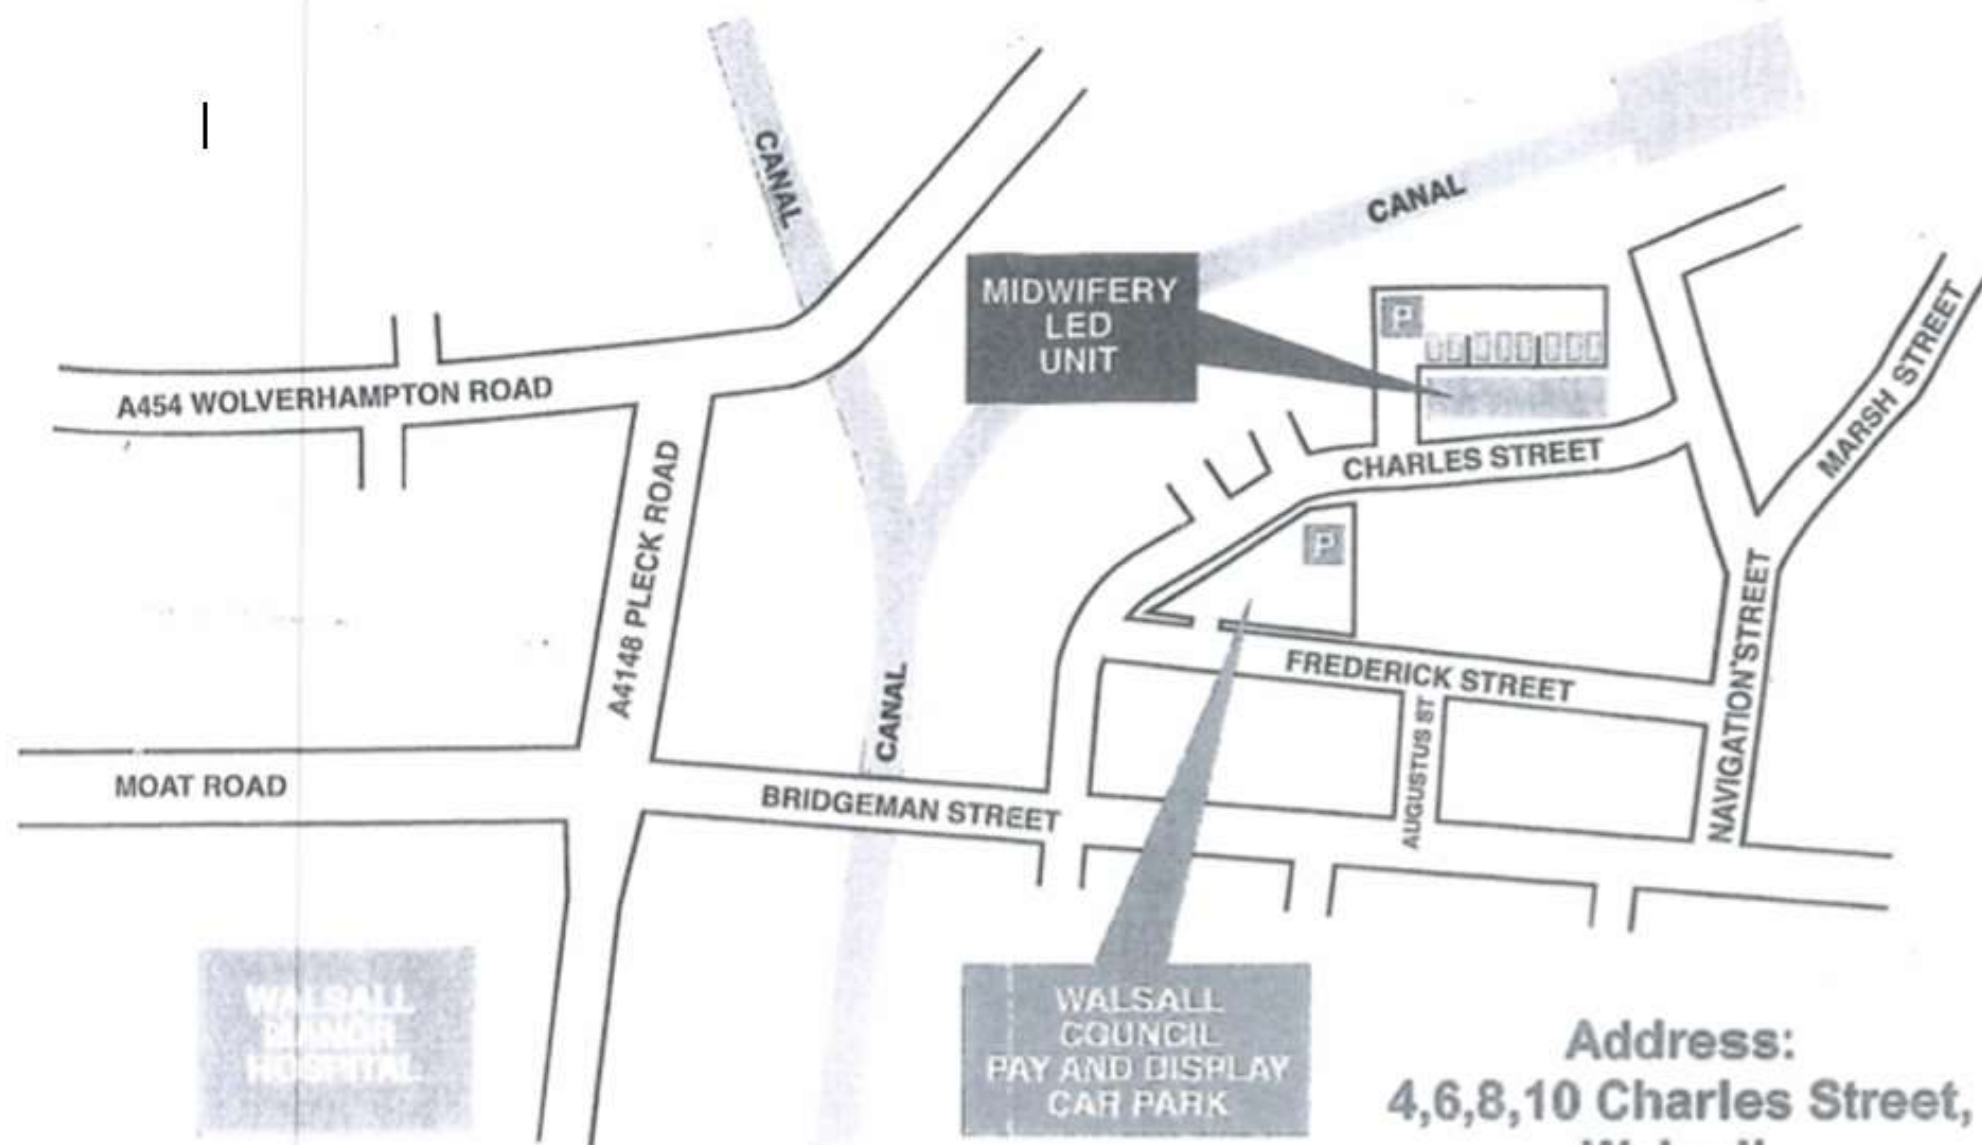

## How to find our Midwifery Led Unit

**Address:**  
**4,6,8,10 Charles Street,**  
**Walsall,**  
**WS2 9LZ**